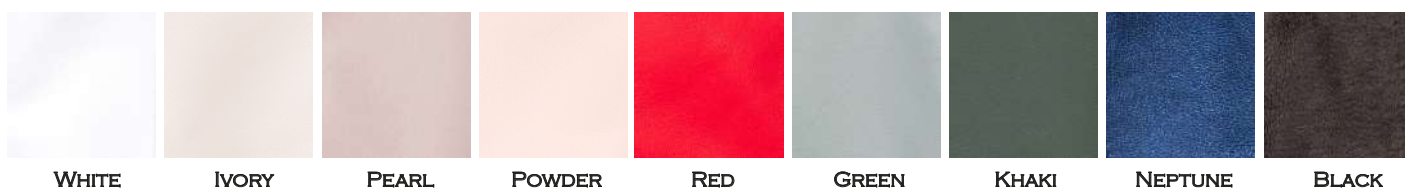

100% LAMB LEATHER
LINING 100% POLYESTER

SIZE

S - 4XL

60. GARCIA GREEN

COLORS RANGE

COMPOSITION

100% LAMB LEATHER
LINING 100% POLYESTER

SIZE