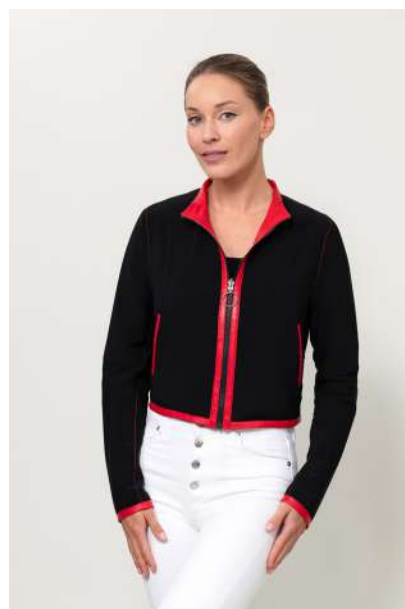

11. IPERIA RED

COLORS RANGE

COMPOSITION

100% LAMB LEATHER
LINING 100% POLYESTER

SIZE

S - 4XL